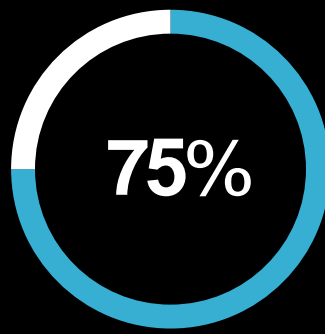

HCI deployments are in **core data center**