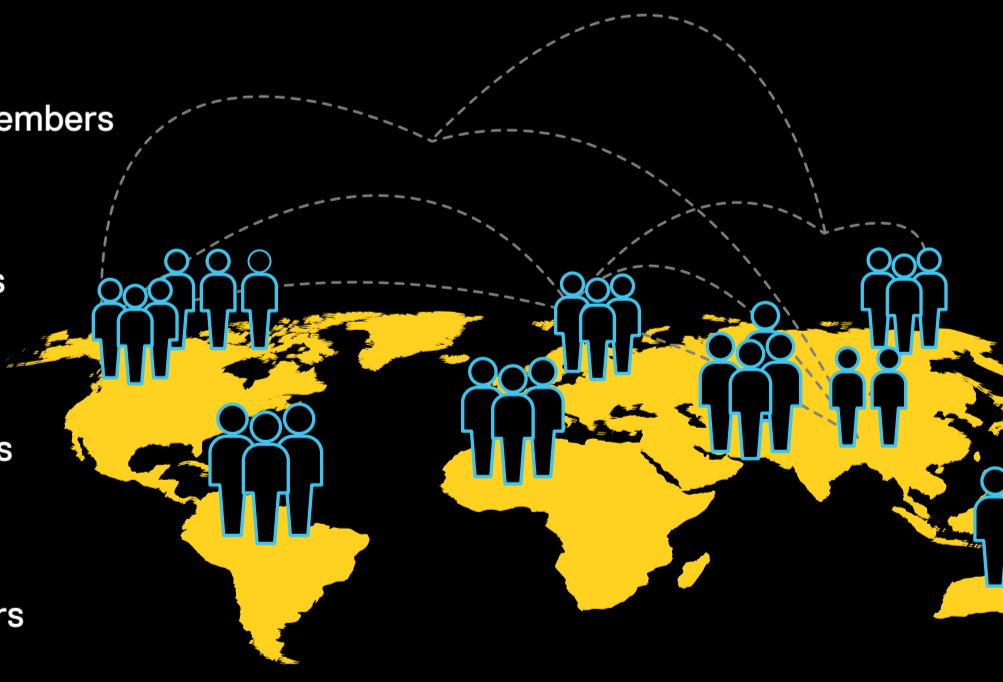

The toughest technology, for the world's toughest industries

Support that's with you, wherever you go:

- 40K+ team members
- 100+ countries
- 60+ support centers
- 7+ global command centers

Built from the ground up for harsh environments, the rackable compact size is agile and exceeds certifications in shock, vibration, dust, humidity, and EMI for both military and maritime. The de-branding and customization capabilities mean it's versatile. And with worldwide support and world-class supply chain excellence, whoever you are and wherever you go, you can take rugged with you.