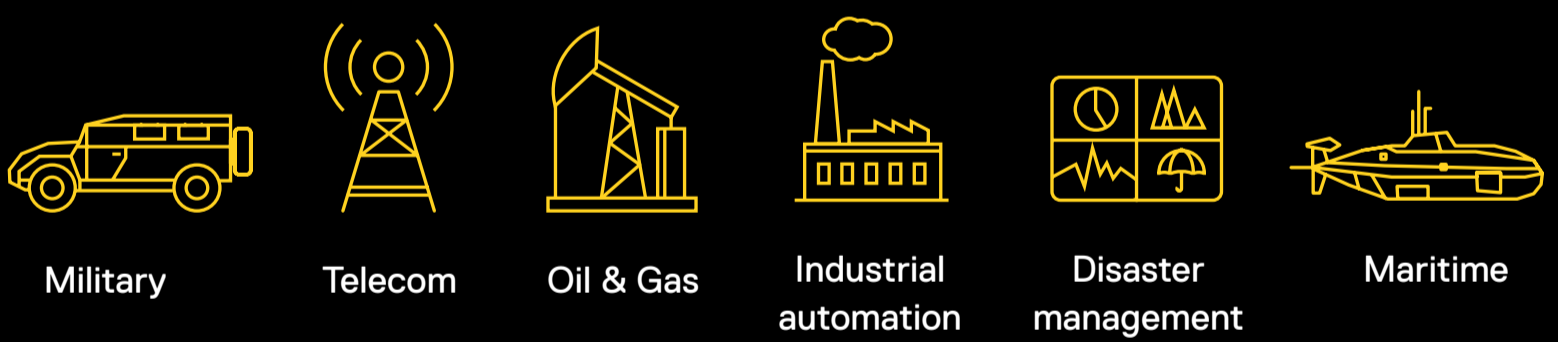

Secure storage space:

- Up to 8 high capacity SSDs with over 30TB of storage capacity

Short depth:

- 20" Rack Depth

Shock and awesome:

- Certified to 40G of Operational Shock with SSDs

Aim higher:

- Certified for operation at up to 15,000ft of elevation.

The toughest technology, for the world's toughest industries

Support that's with you, wherever you go:

- 40K+ team members
- 100+ countries
- 60+ support centers
- 7+ global command centers

Built from the ground up for harsh environments, the rackable compact size is agile and exceeds certifications in shock, vibration, dust, humidity, and EMI for both military and maritime. The de-branding and customization capabilities mean it's versatile. And with worldwide support and world-class supply chain excellence, whoever you are and wherever you go, you can take rugged with you.