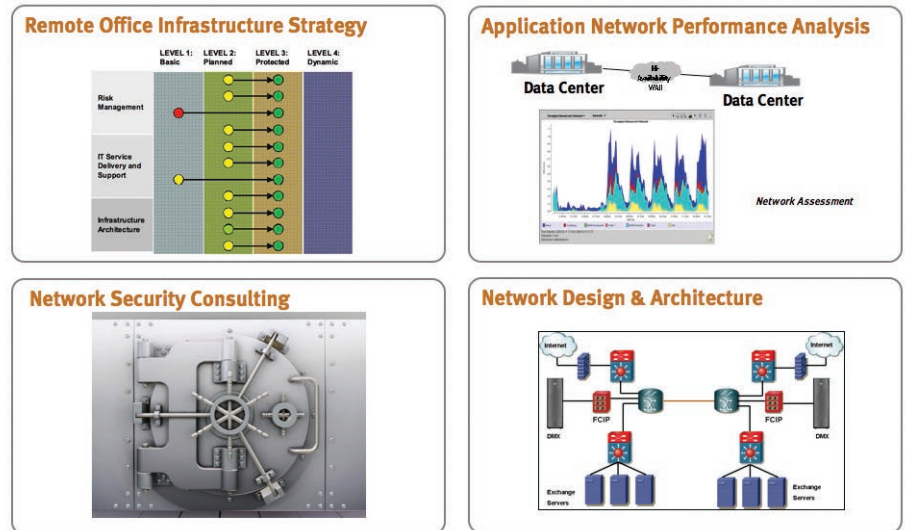

EMC offers a holistic approach to building a network foundation that enhances infrastructure performance. We build our services on a common framework that encompasses physical and virtual infrastructure design, networking, and data protection expertise, combined with infrastructure best practices. Our skilled consultants work with you to develop customized engagements to fit your needs throughout the entire lifecycle of your networked infrastructure.

Service Value

With the help of EMC Consulting, you can increase the performance and agility of your network infrastructure, while containing costs and minimizing risk. Our services leverage EMC's expertise in information infrastructure, application networking, network design, network security, and remote infrastructure to deliver comprehensive solutions that accelerate the end-to-end value of your technology investments.

EMC Consulting applies a powerful combination of information infrastructure consulting experience, methodologies, tools, and best practices to provide customers with:

- Detailed network and application performance analysis
- Designs for improved network performance and resiliency
- Roadmaps to improve network efficiency across the distributed enterprise
- End-to-end networked solutions for remote replication
- Support for distributed infrastructure

Tap into EMC's deep information infrastructure expertise to improve your network efficiency and service quality—and, at the same time, ensure IT/business goal alignment, and lower total cost of ownership across your entire infrastructure.

EMC Corporation
Hopkinton
Massachusetts
01748-9103
1-508-435-1000
In North America 1-866-464-7381
www.EMC.com

Take the next step

Find out how information-intensive businesses are leveraging the experience and best practices of EMC Data Center Networking Services, part of the EMC Infrastructure Consulting Services portfolio. For more information, visit www.EMC.com or contact your local EMC representative.